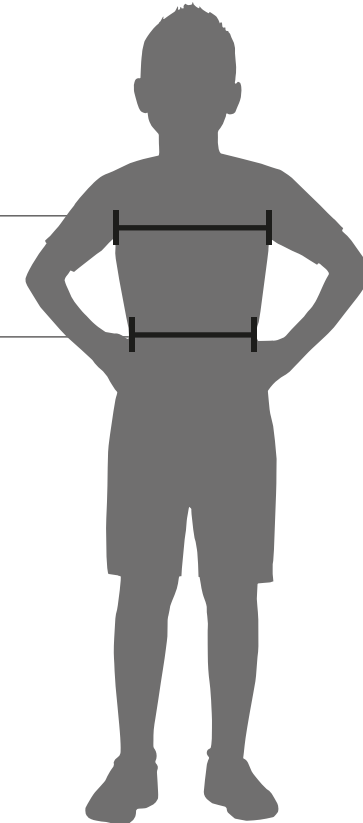

SIZE GUIDE

All values are based on body measurements.

Actual garment measurements will depend upon the fit of the specific product . For more information please see our fit guide.

KIDS UNISEX

Size	To Fit Chest	To Fit Waist
5/6	23-24"	22-23"
7/8	25-26"	23-24"
9/10	27-28"	24-25"

YOUTHS UNISEX

Size	To Fit Chest	To Fit Waist
YS	28-29"	25-26"
YM	30-31"	26-27"
YL	32-33"	27-28"

WOMEN'S UNISEX

Size	To Fit Chest	To Fit Waist
8	32"	26"
10	34"	28"
12	36"	30"
14	38"	32"

MEN'S UNISEX

Size	To Fit Chest	To Fit Waist
XS	36"	30"
S	38"	32"
M	40"	34"
L	42"	36"

CHEST

Measure under your arms at the fullest part of the chest.

WAIST

Measure around your natural waistline, above your hips.

FIT GUIDE

KIDS / YOUTH / MEN'S FIT

A standard cut for a relaxed fit.

WOMEN'S FIT

A more fitted design.
